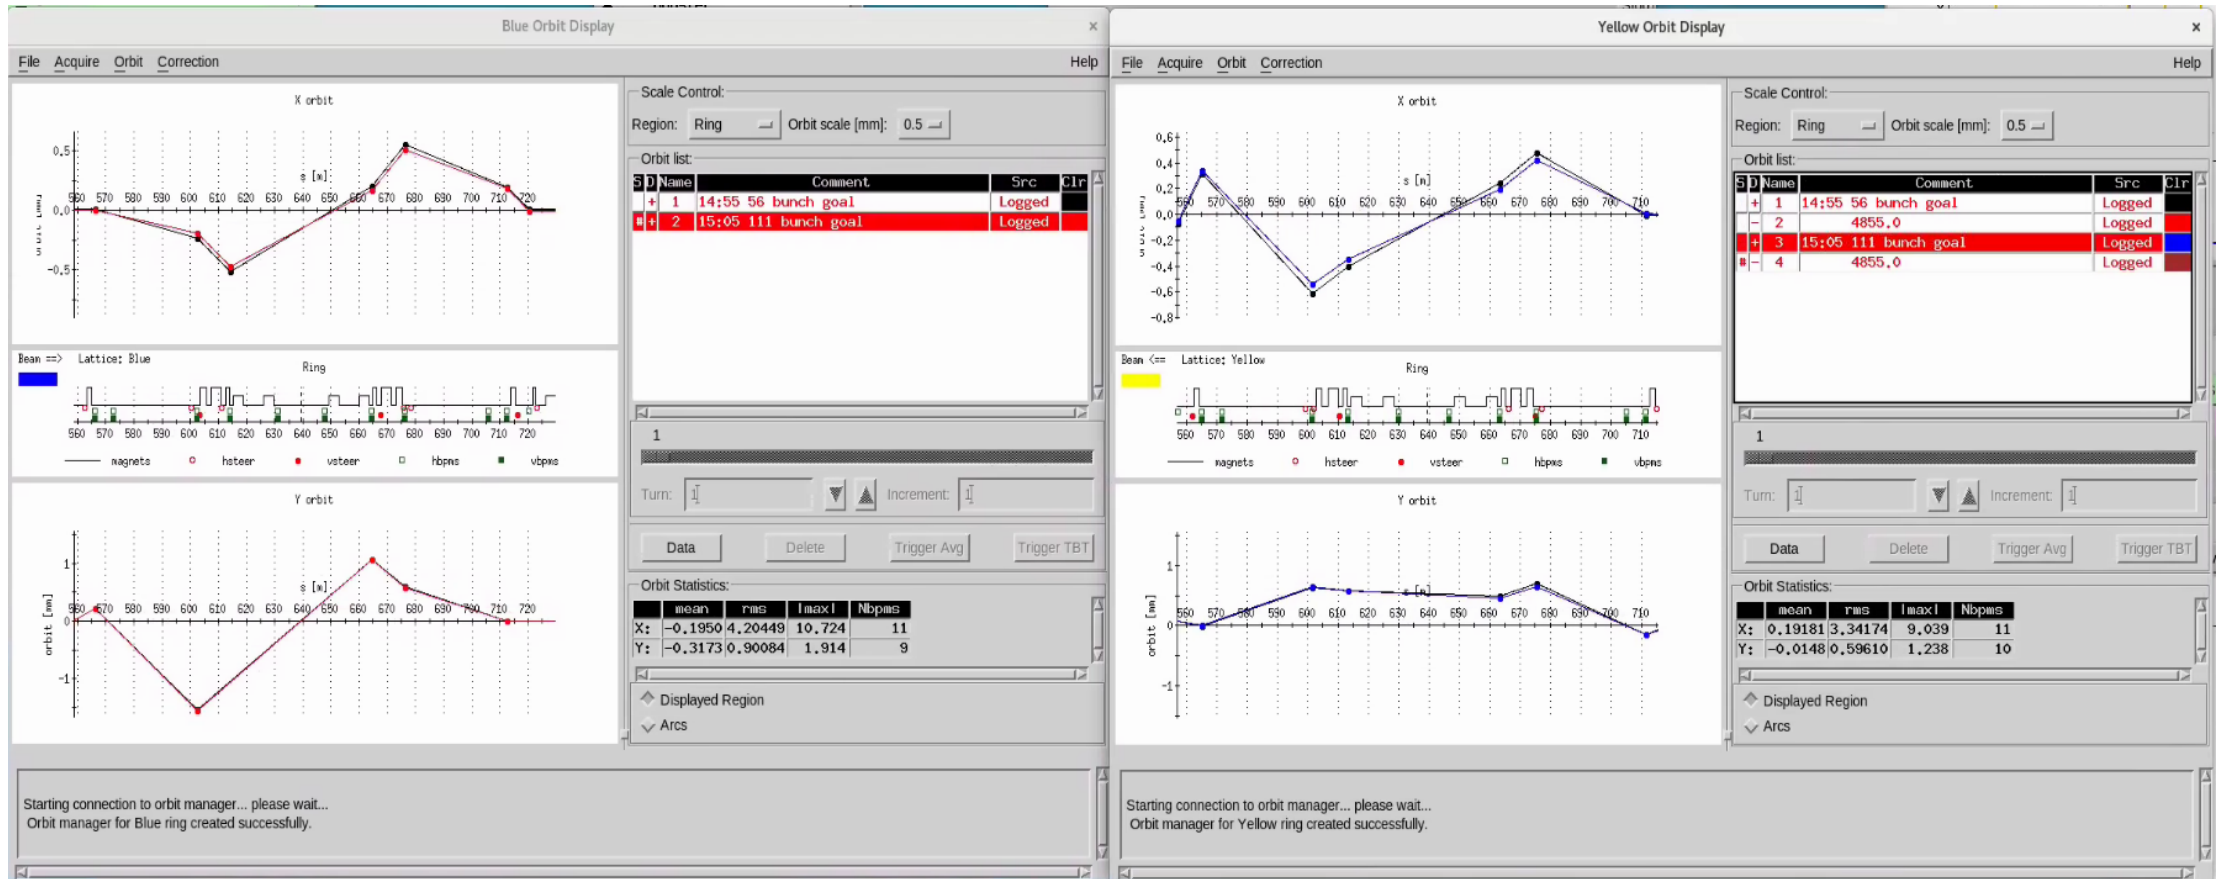

sPHENIX DX curiosity

Orbit shift is exceedingly tiny
 Blue orbit shift enhances DX angle by .004
 Yellow orbit shift reduces DX angle by .012