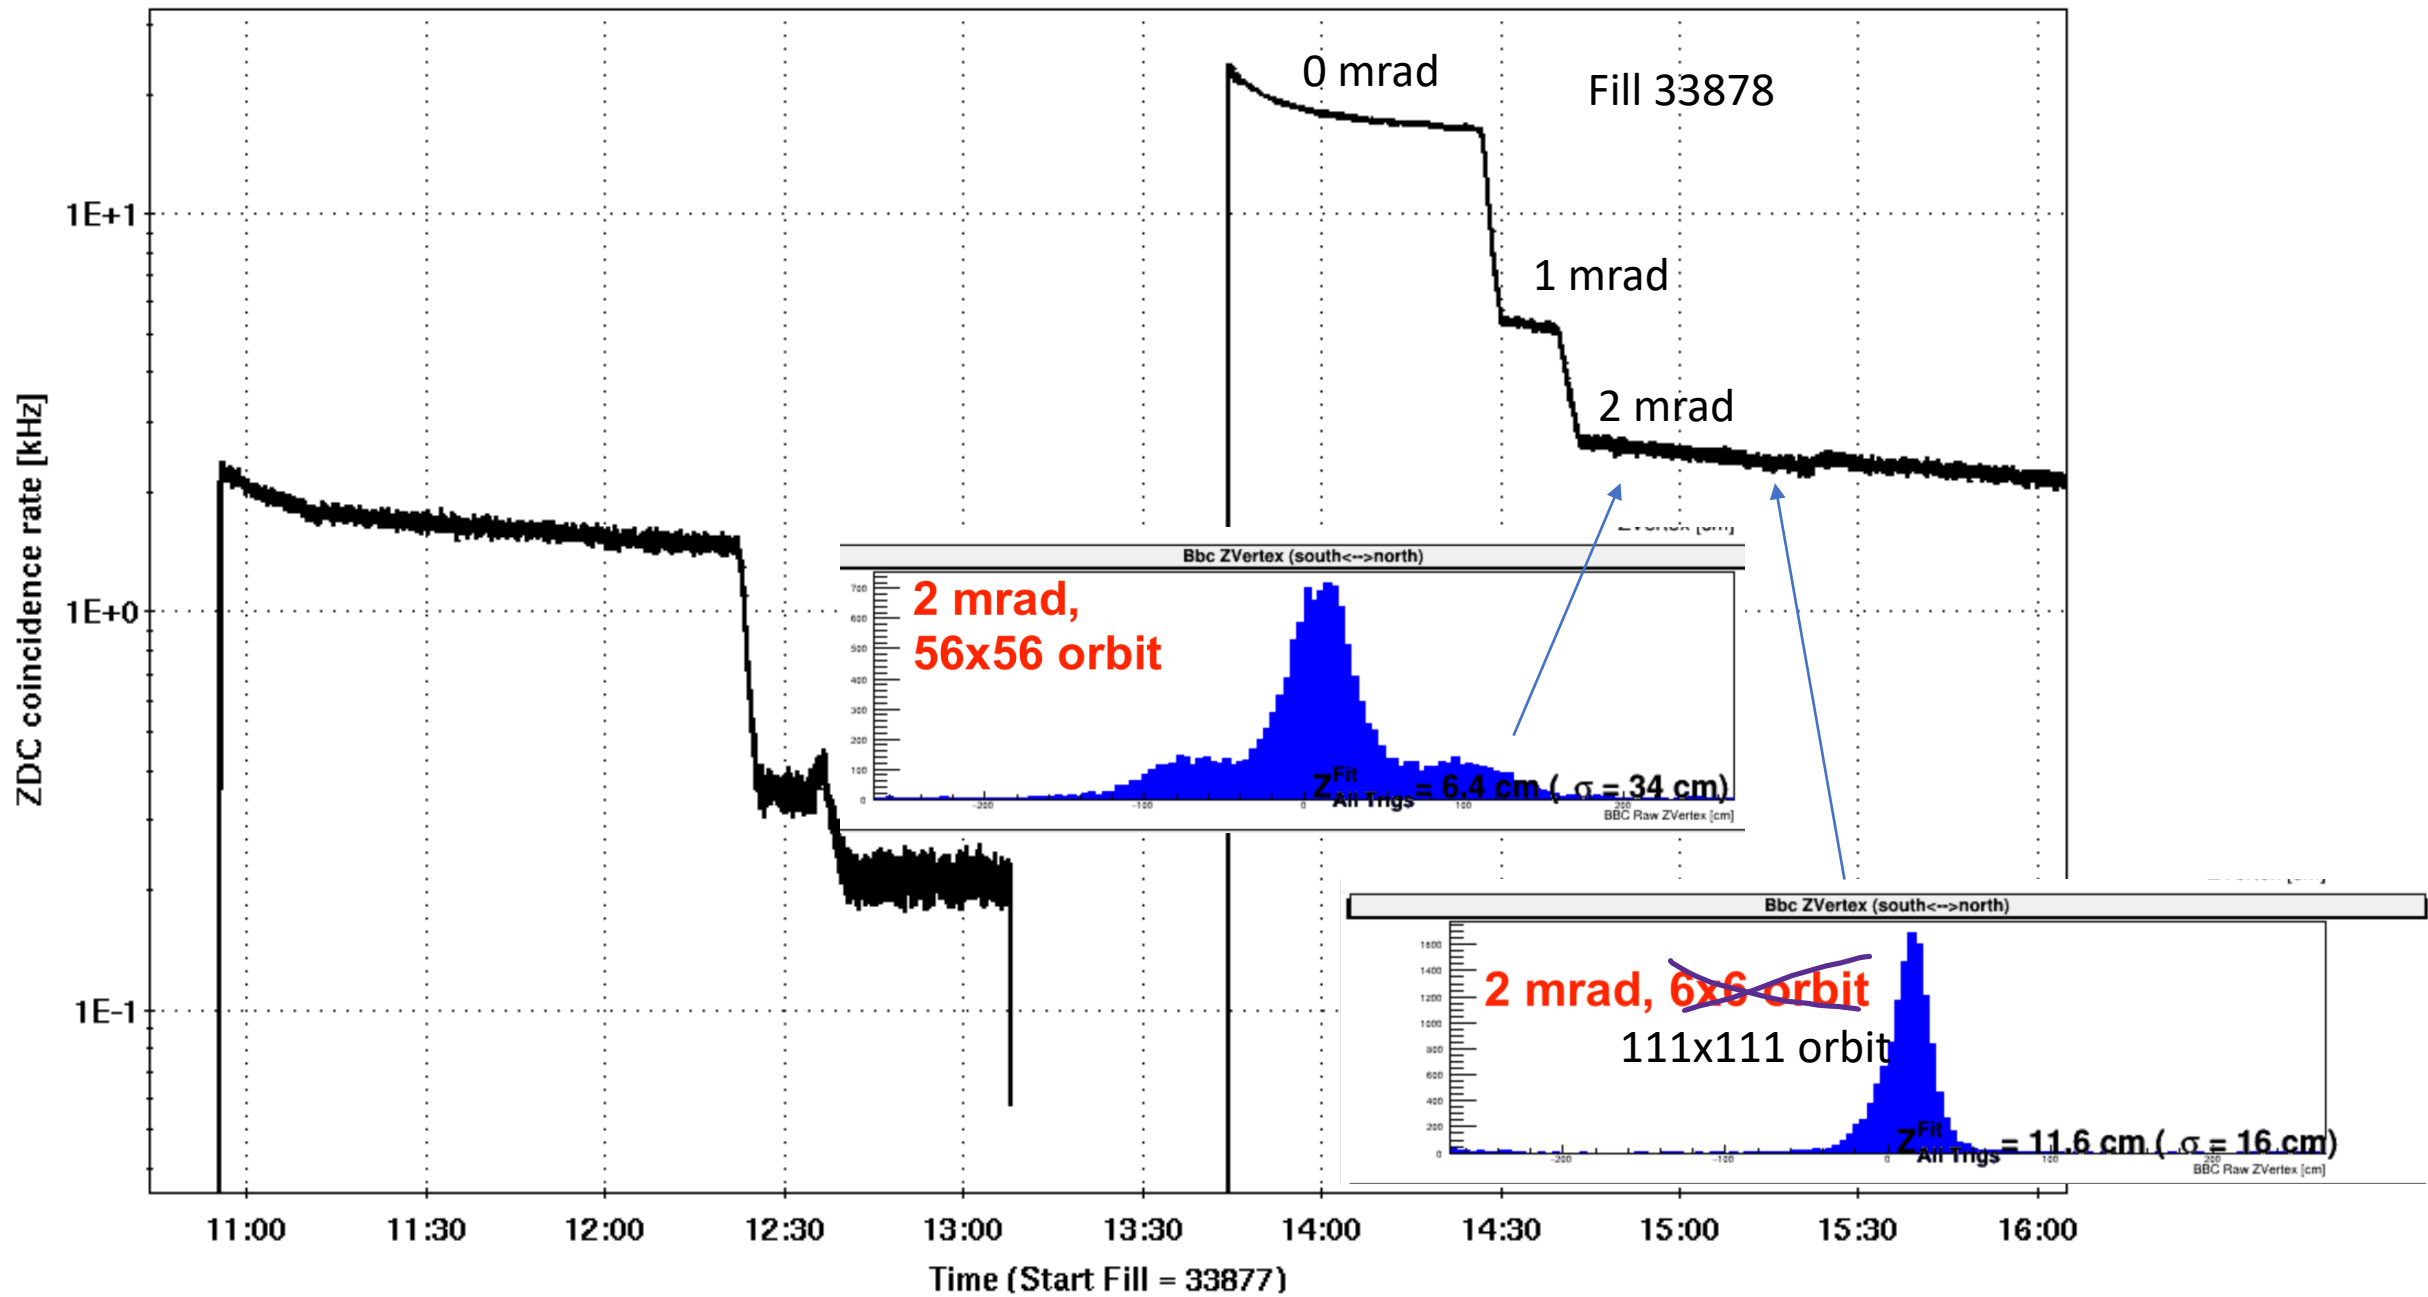

sPHENIX DX curiosity

Orbit shift is exceedingly tiny
 Blue orbit shift enhances DX angle by .004
 Yellow orbit shift reduces DX angle by .012