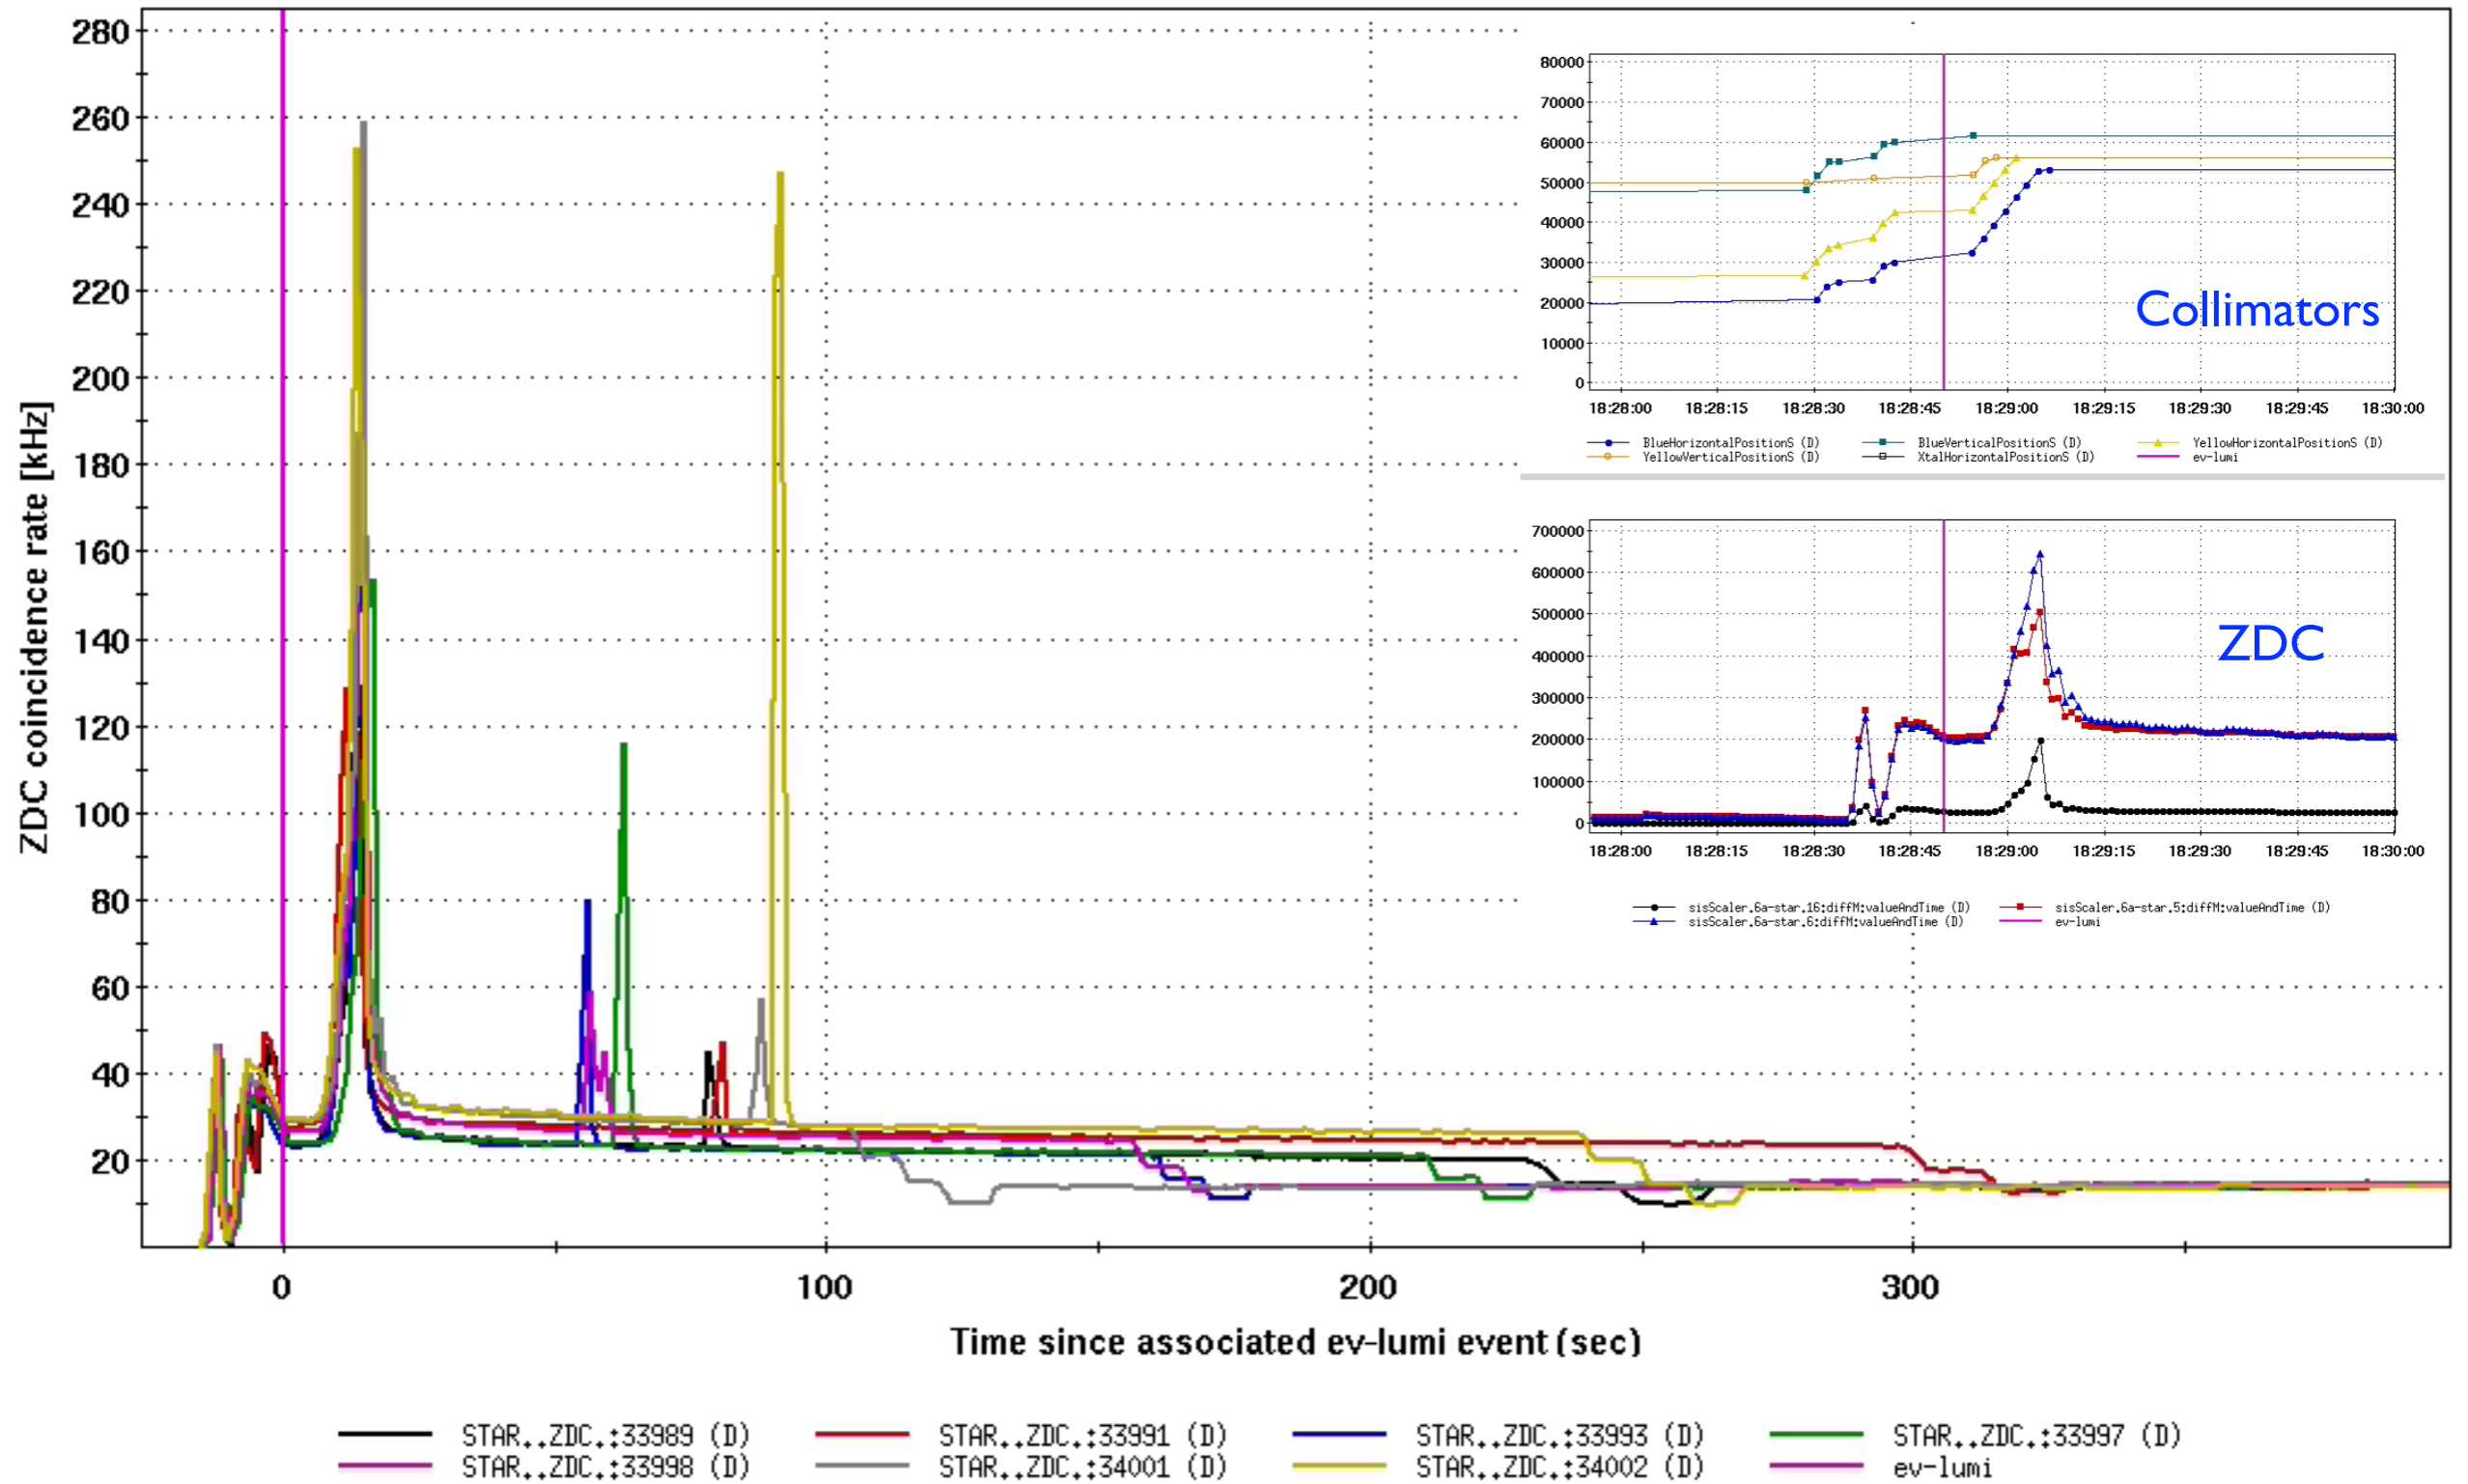

MB events

Tue Jul 18 11:09:26 2023

MB events / day

Tue Jul 18 10:16:20 2023

7 latest Fills