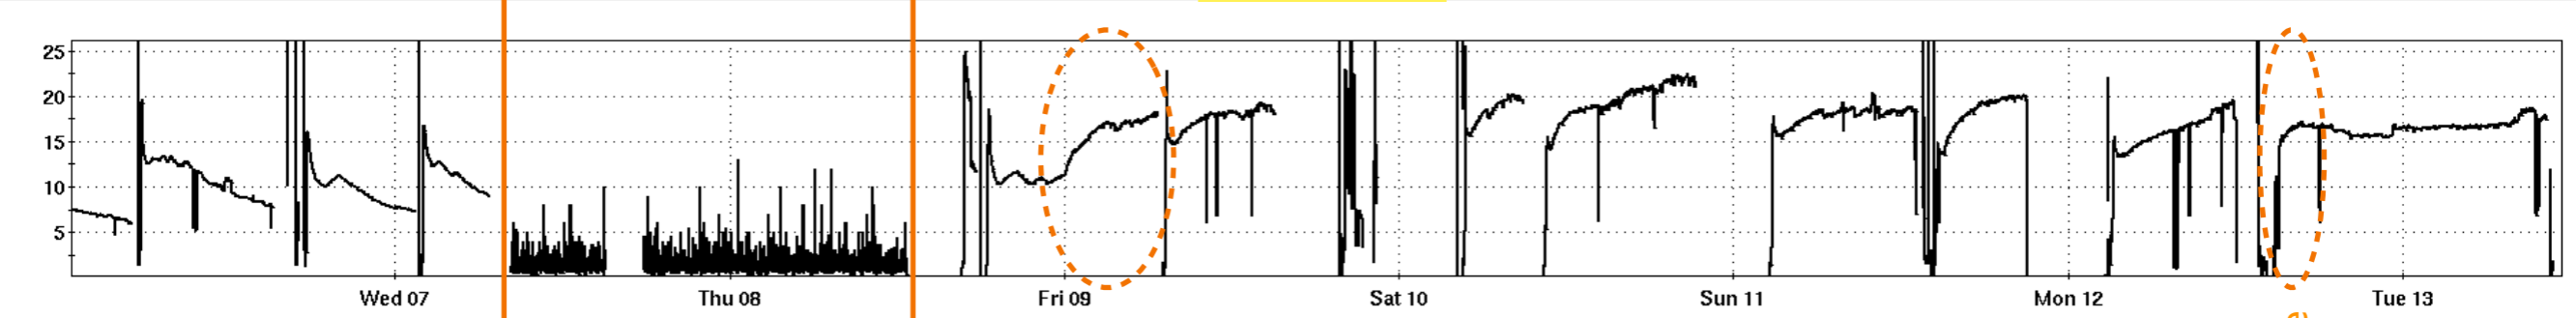

ZDC rate (STAR, sPHENIX)

DAQ (Min-bias)

STAR Magnet

Background Ratio (Blue/Yellow)

see next slide

ZDC rate (STAR, sPHENIX)

Background Ratio (Blue/Yellow)

Background (Blue, Yellow) in BBC