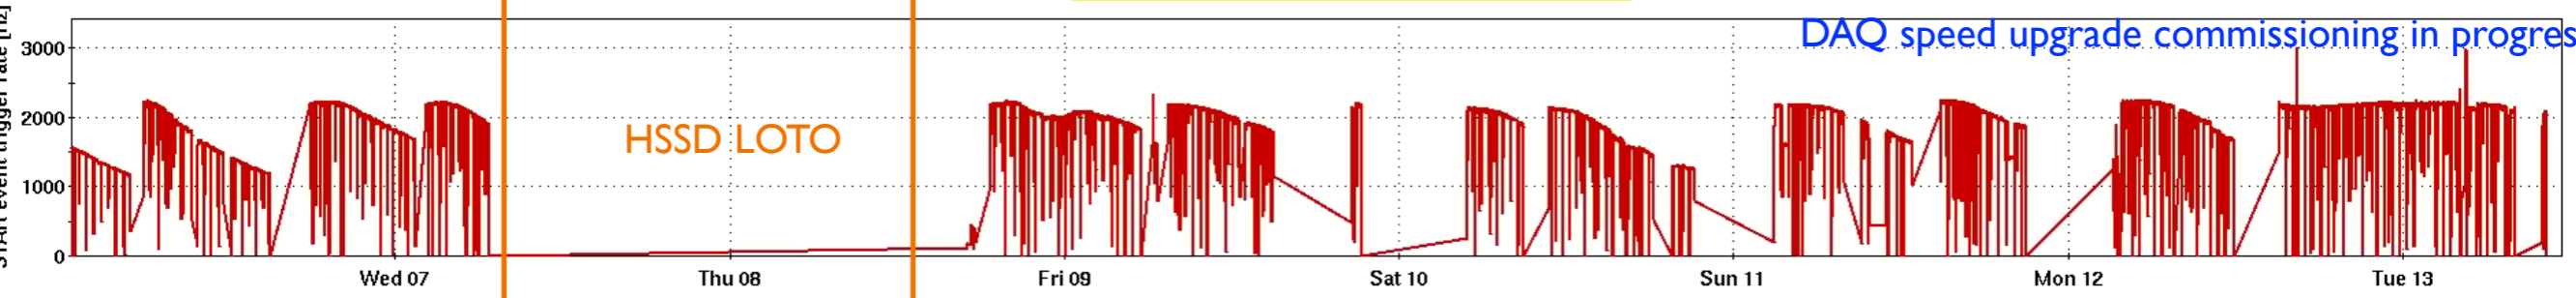

ZDC rate (STAR, sPHENIX)

DAQ (Min-bias)

STAR Magnet

Background Ratio (Blue/Yellow)

see next slide

ZDC rate (STAR, sPHENIX)

Background Ratio (Blue/Yellow)

Background (Blue, Yellow) in BBC