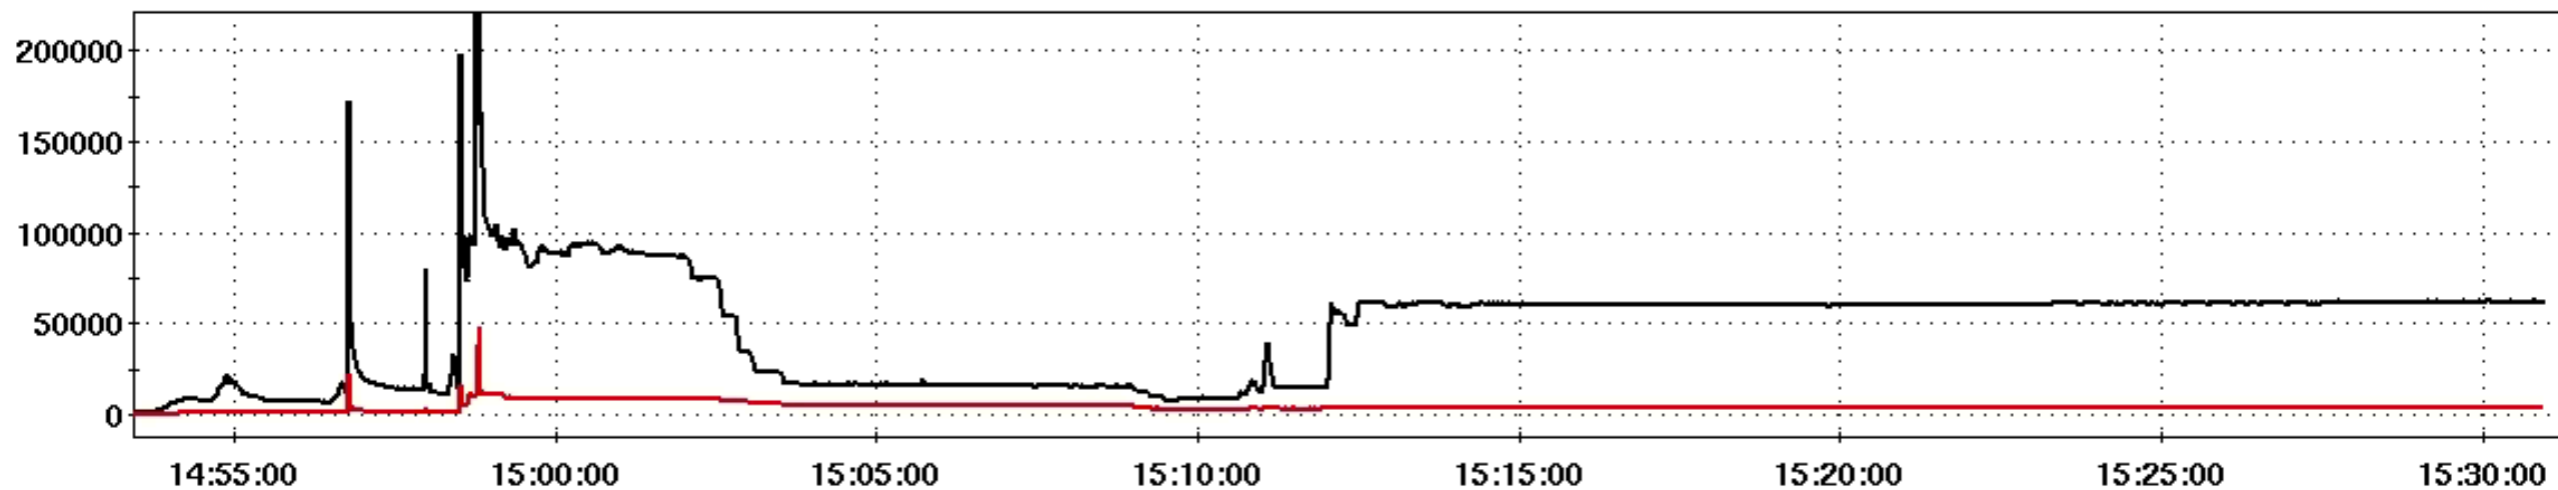

ZDC rate (STAR, sPHENIX)

DAQ (Min-bias)

STAR Magnet

Background Ratio (Blue/Yellow)

see next slide

ZDC rate (STAR, sPHENIX)

Background Ratio (Blue/Yellow)

Background (Blue, Yellow) in BBC