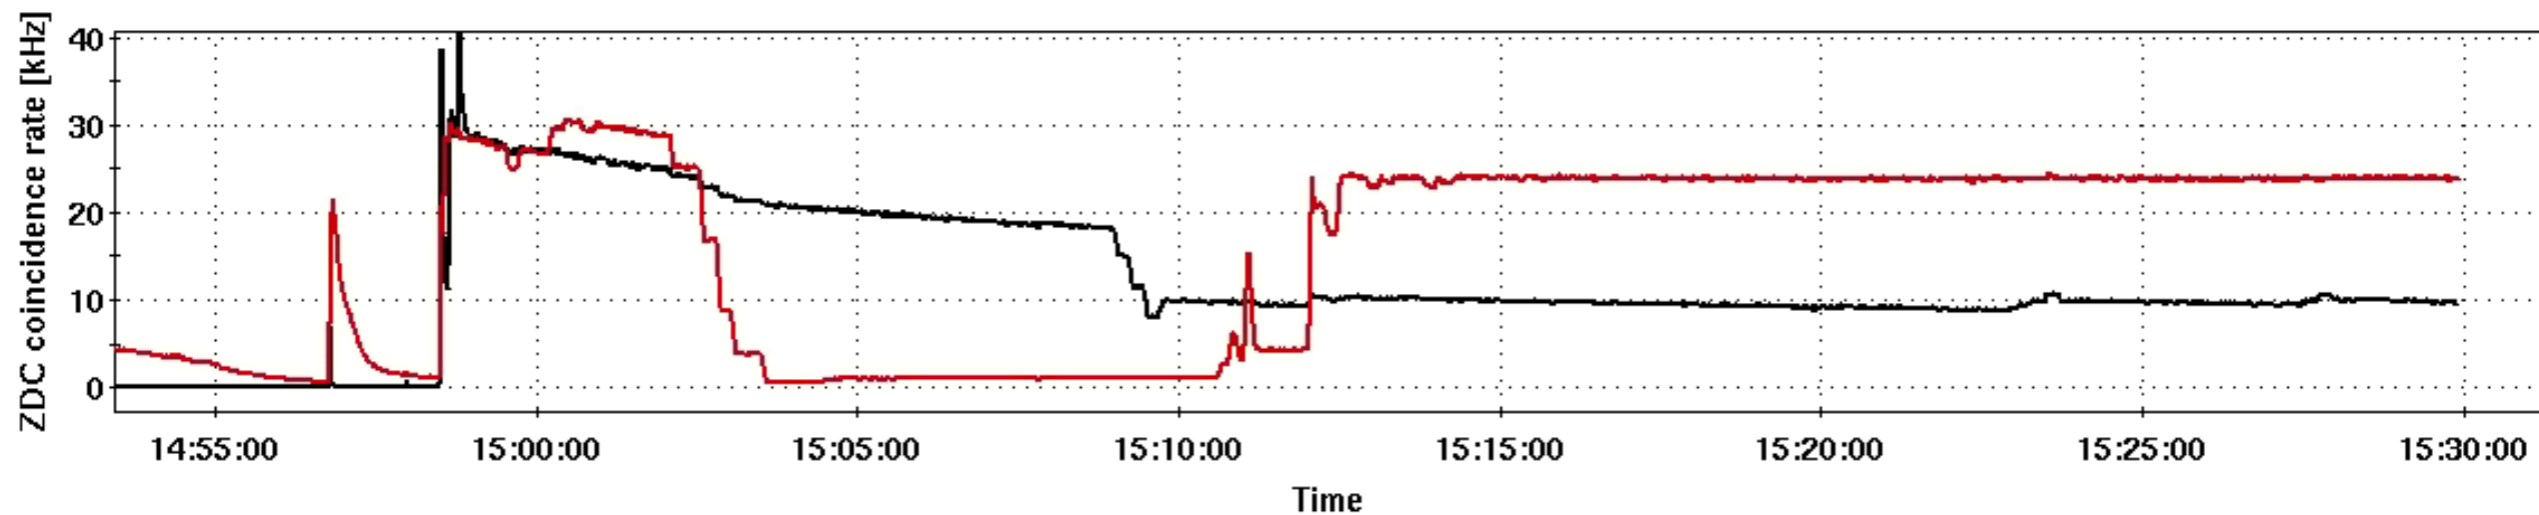

ZDC rate (STAR, sPHENIX)

DAQ (Min-bias)

STAR Magnet

Background Ratio (Blue/Yellow)

see next slide

ZDC rate (STAR, sPHENIX)

Background Ratio (Blue/Yellow)

Background (Blue, Yellow) in BBC