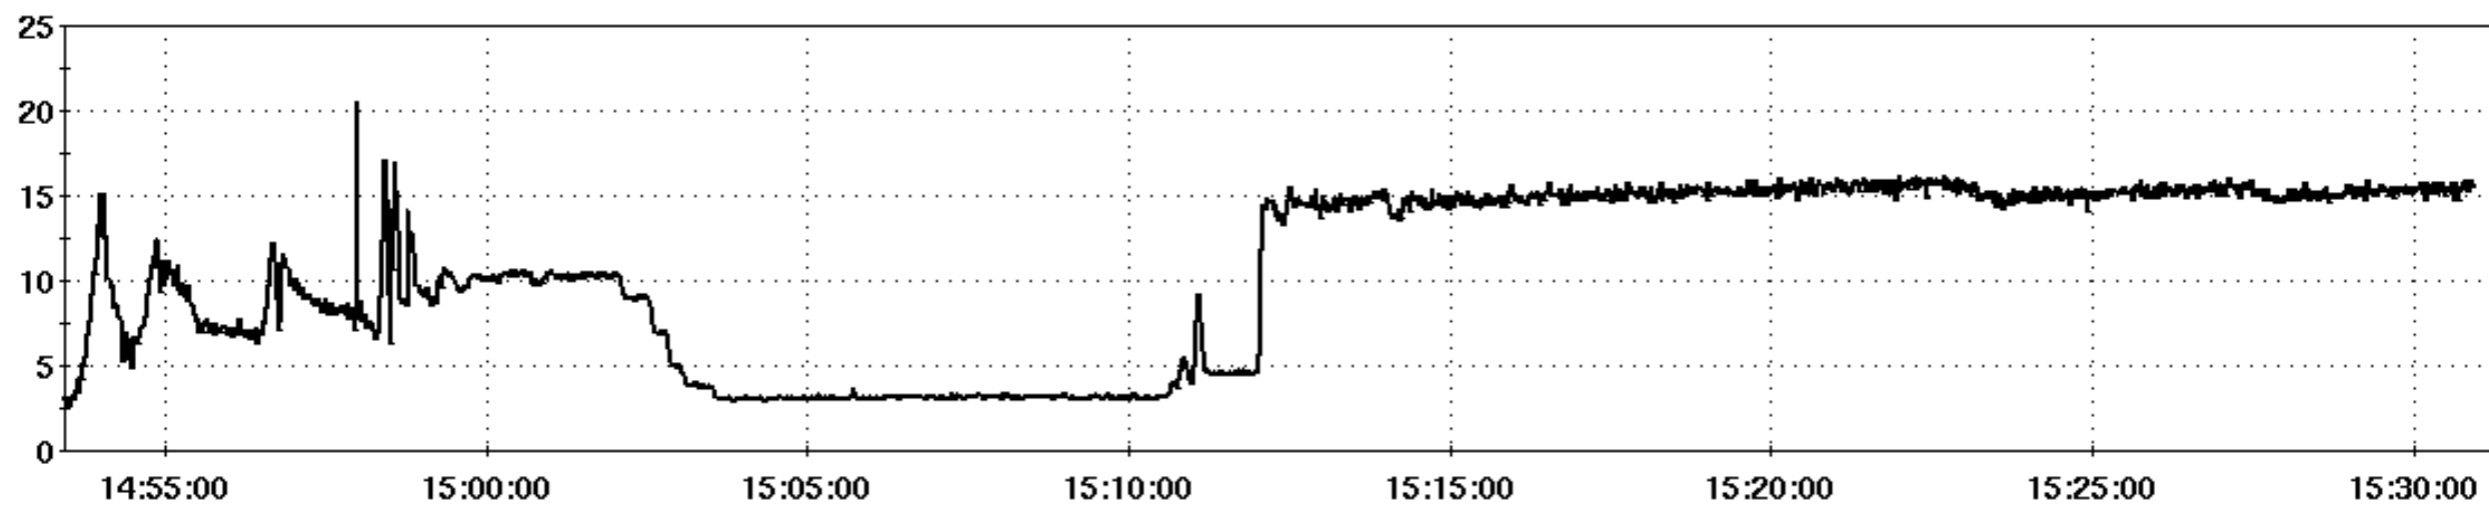

ZDC rate (STAR, sPHENIX)

DAQ (Min-bias)

STAR Magnet

Background Ratio (Blue/Yellow)

see next slide

ZDC rate (STAR, sPHENIX)

Background Ratio (Blue/Yellow)

Background (Blue, Yellow) in BBC