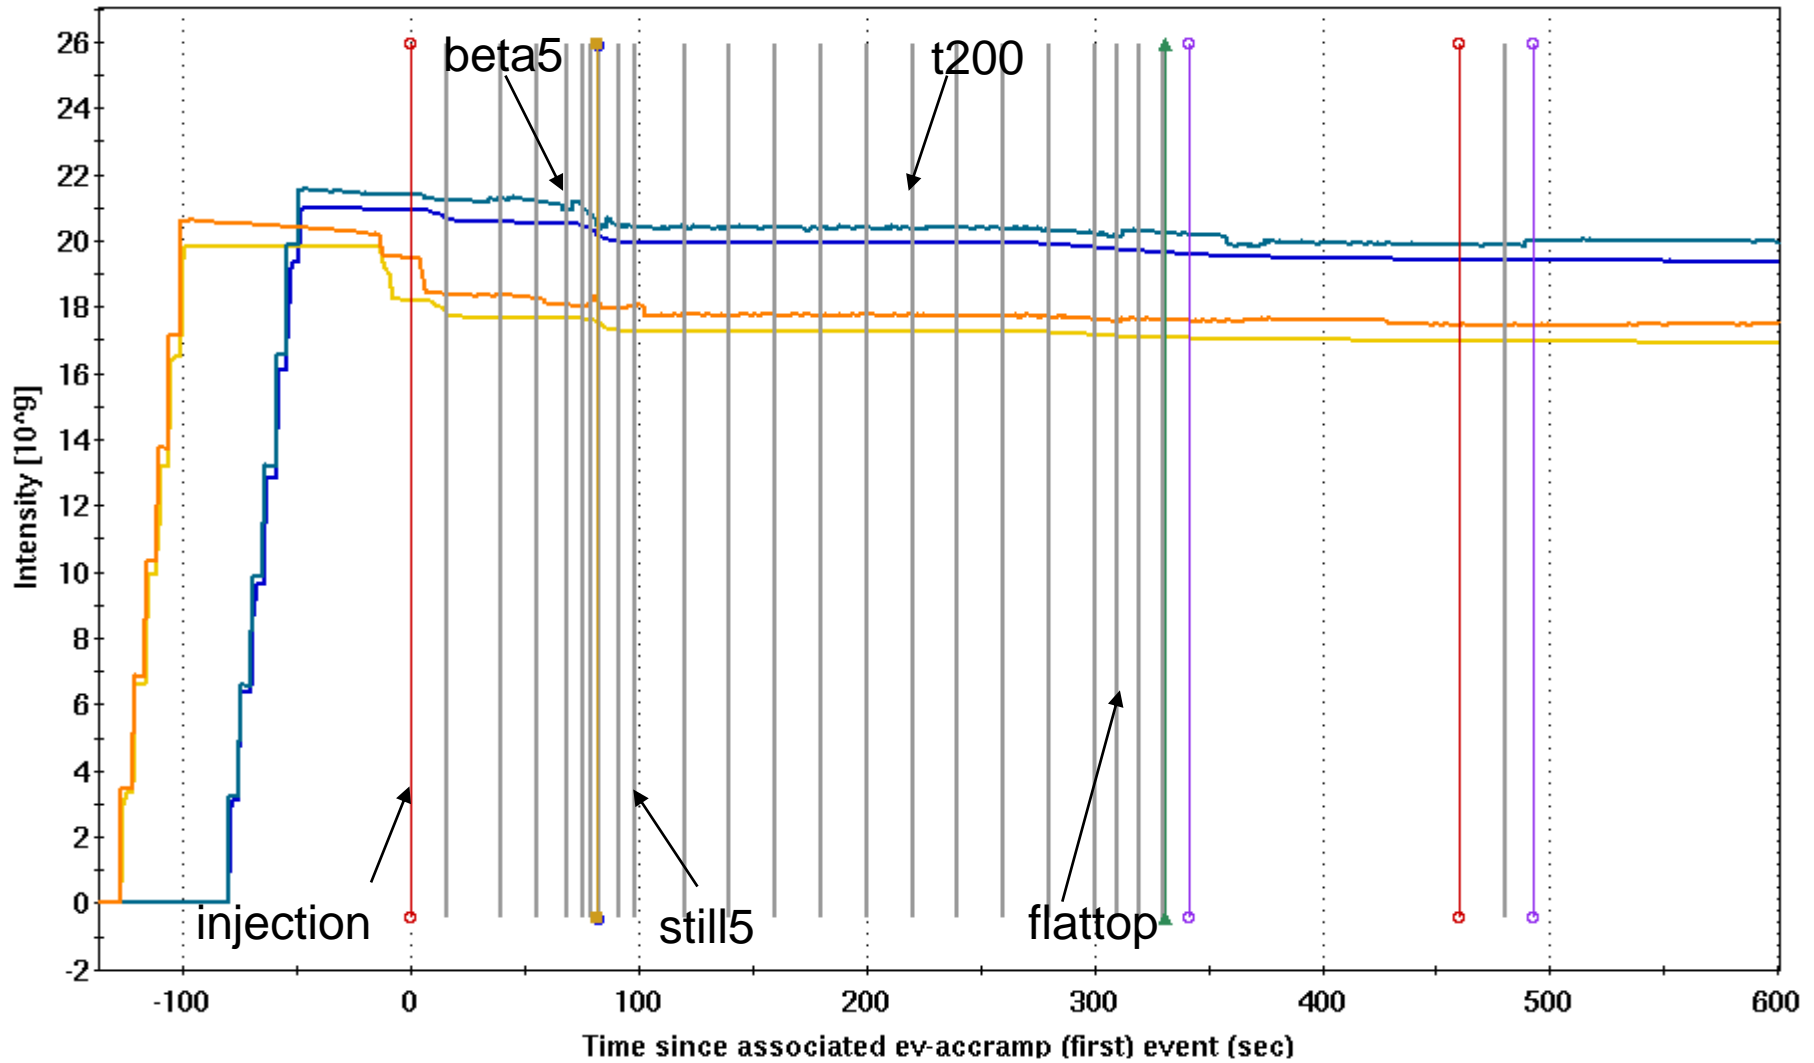

# Ramp Optics Correction

C. Liu, M. Minty, A. Marusic

APEX meeting

Apr. 25, 2014

# Stones with corrections

bluDCCTtotal:18238    yelDCCTtotal:18238    bluWCMbunched:18238    yelWCMbunched:18238    ev-accramp:18238  
ev-stone:18238    ev-bgammat:18238    ev-ygammat:18238    ev-flattop:18238    ev-endramp:18238

# Beta beat on the ramp

Yellow horizontal, fill 18179, no correction    Yellow horizontal, fill 18238, with correction