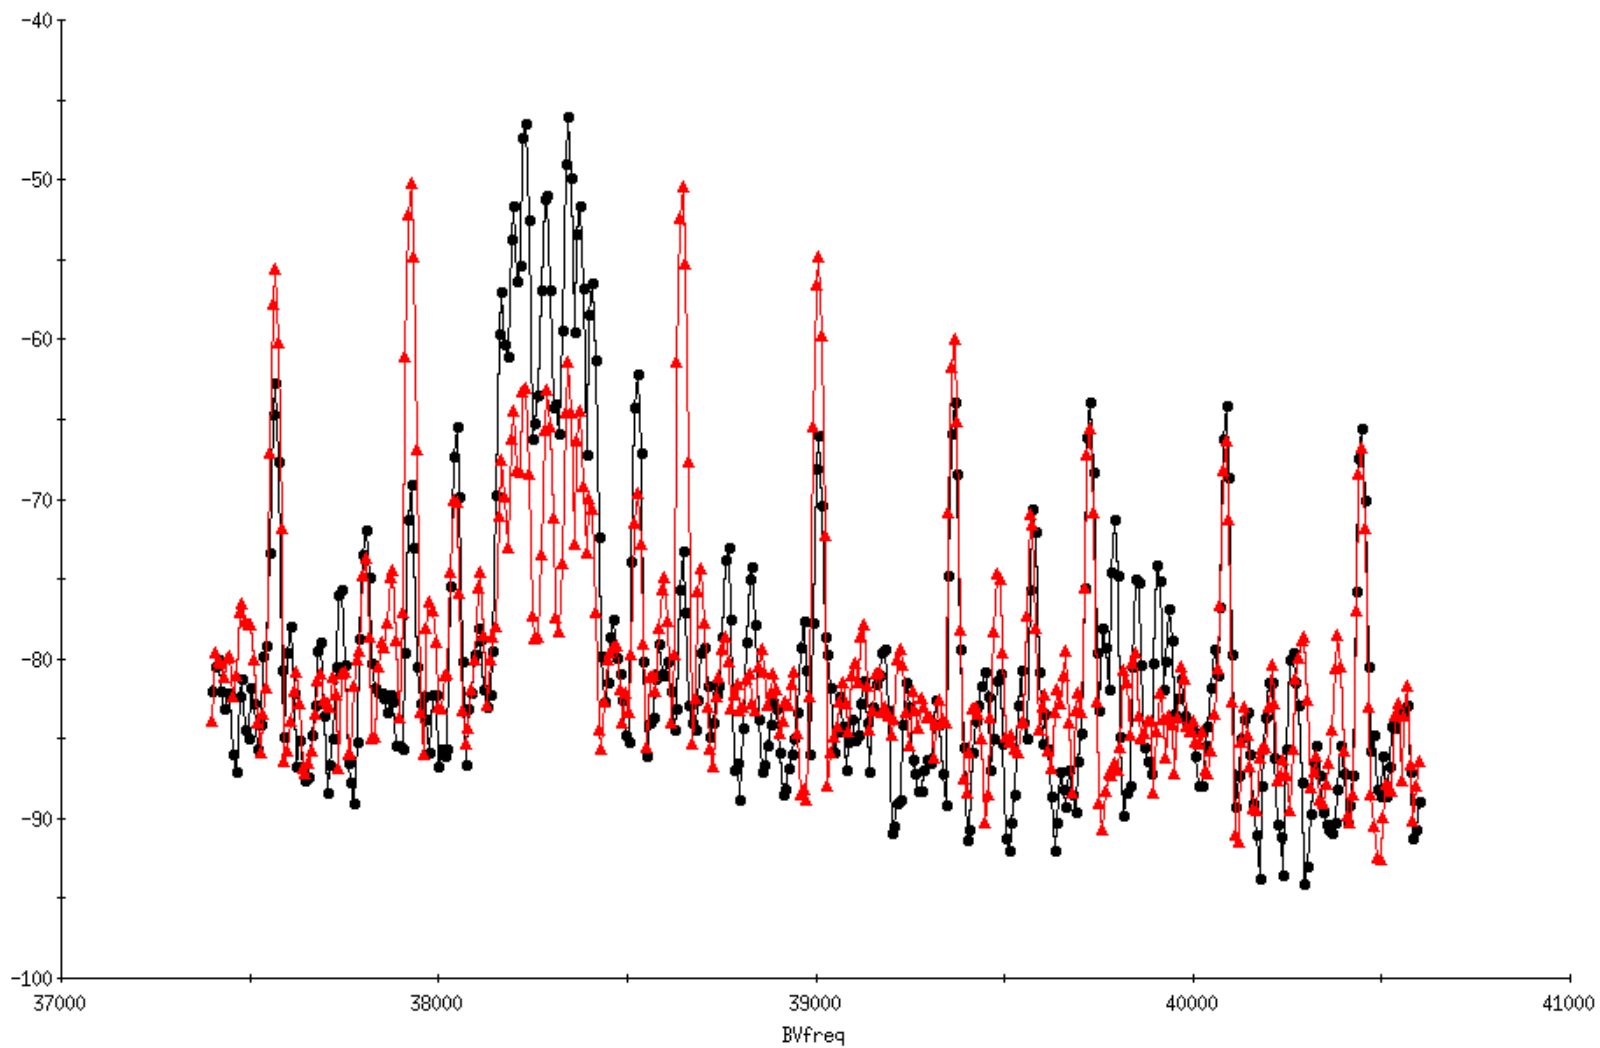

Spin Flipper

Mon Apr 16 19:08:44 2012

● 18dB Loop-gain ▲ 32dB Loop-gain

Wed May 30 09:56:37 2012

● 40dB Loop-gain ▲ 32dB Loop-gain

Amplitude

fft

Tune

Get Data Optimize Loop Restore

Fit	Parameter	SetPoint	Delta
+	Current 1	45.00	1.00
+	Current 2	90.00	1.00
	Current 3	87.17	1.00
+	Current 4	90.00	1.00
+	Current 5	44.53	1.00
+	Phase 1	208.91	1.00
	Phase 2	28.79	1.00
	Phase 3	194.40	1.00
	Phase 4	0.00	1.00
+	Phase 5	180.00	1.00

sali starting up... (Jun 8 09:13:07)