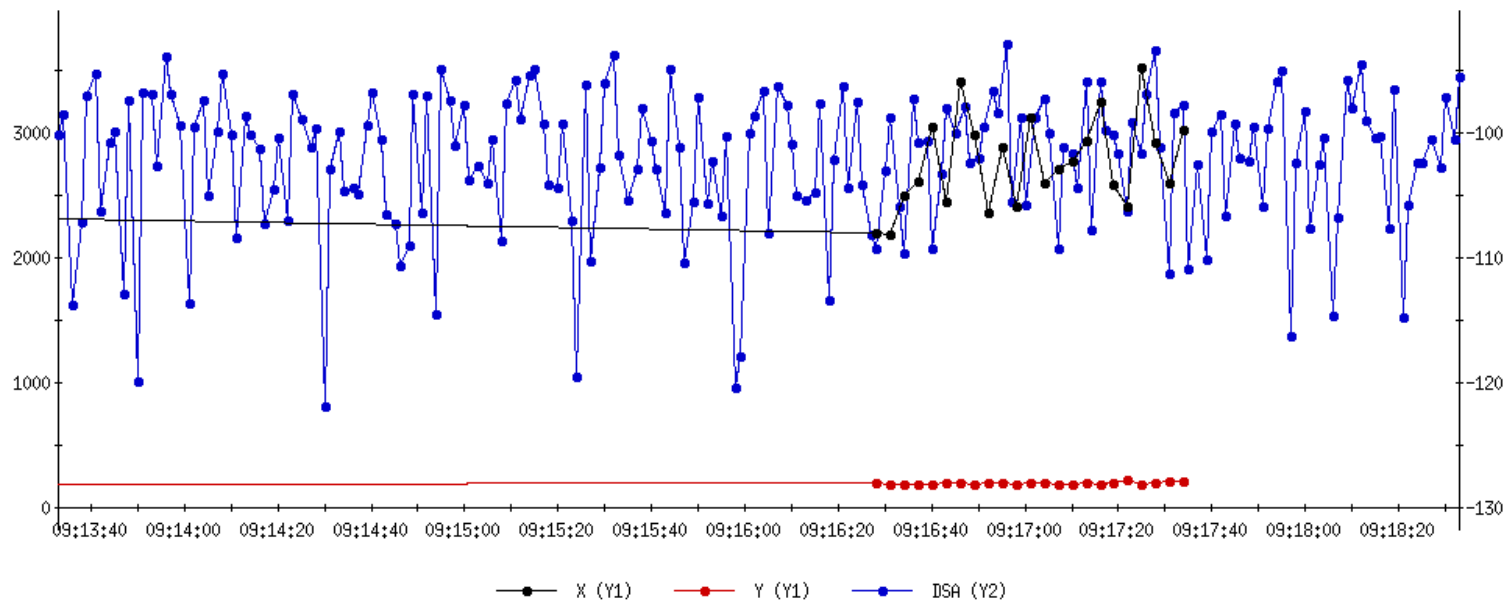

Spin Flipper

Mon Apr 16 19:08:44 2012

● 18dB Loop-gain ▲ 32dB Loop-gain

Wed May 30 09:56:37 2012

● 40dB Loop-gain ▲ 32dB Loop-gain

Amplitude

fft

Tune

Get Data Optimize Loop Restore

Fit	Parameter	SetPoint	Delta
+	Current 1	45.00	1.00
+	Current 2	90.00	1.00
	Current 3	87.17	1.00
+	Current 4	90.00	1.00
+	Current 5	44.53	1.00
+	Phase 1	208.91	1.00
	Phase 2	28.79	1.00
	Phase 3	194.40	1.00
	Phase 4	0.00	1.00
+	Phase 5	180.00	1.00

sali starting up... (Jun 8 09:13:07)