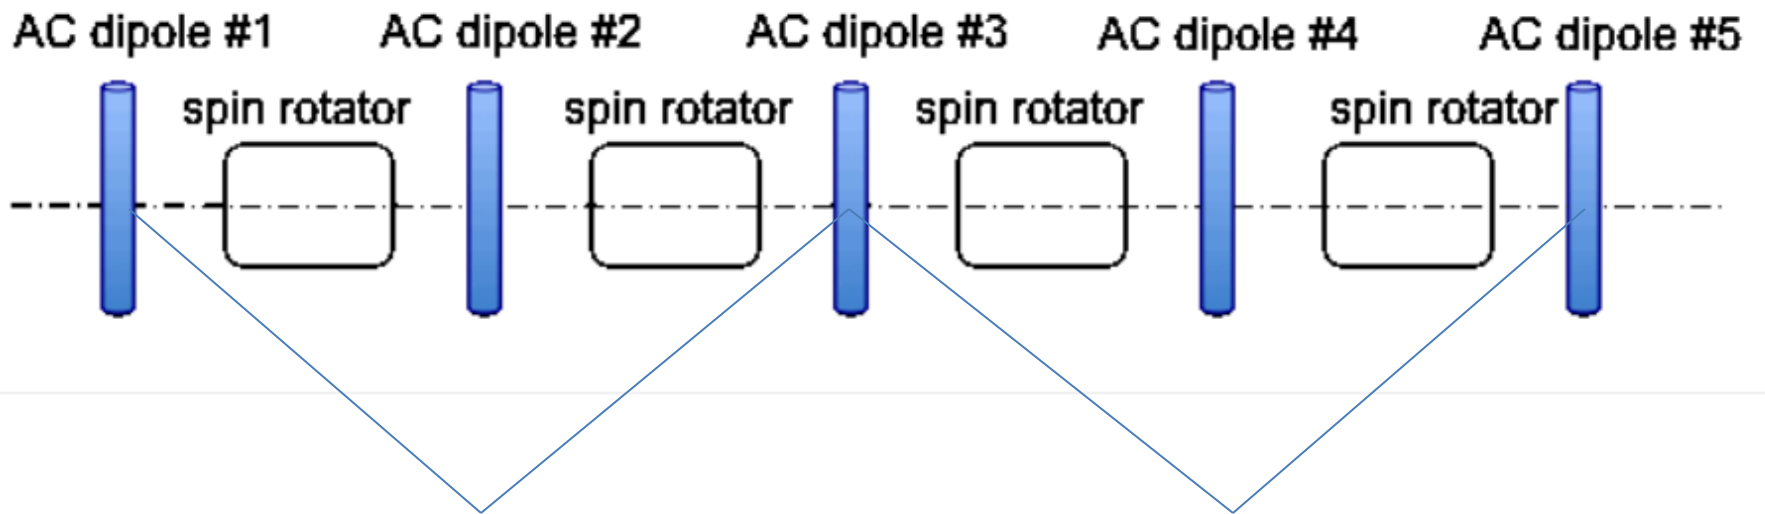

Spin Flipper

Mon Apr 16 19:08:44 2012

● 18dB Loop-gain ▲ 32dB Loop-gain

Wed May 30 09:56:37 2012

● 40dB Loop-gain ▲ 32dB Loop-gain

Amplitude

fft

Tune

Get Data Optimize Loop Restore

Fit	Parameter	SetPoint	Delta
+	Current 1	45.00	1.00
+	Current 2	90.00	1.00
	Current 3	87.17	1.00
+	Current 4	90.00	1.00
+	Current 5	44.53	1.00
+	Phase 1	208.91	1.00
	Phase 2	28.79	1.00
	Phase 3	194.40	1.00
	Phase 4	0.00	1.00
+	Phase 5	180.00	1.00