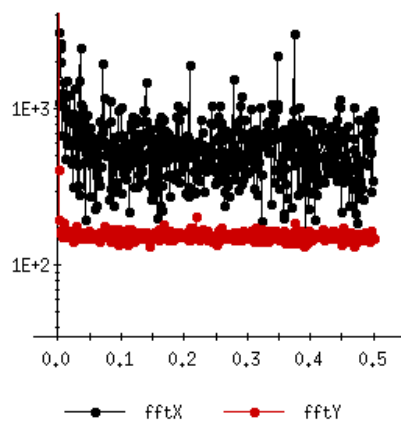

Spin Flipper

Mon Apr 16 19:08:44 2012

● 18dB Loop-gain ▲ 32dB Loop-gain

Wed May 30 09:56:37 2012

● 40dB Loop-gain ▲ 32dB Loop-gain

Amplitude

fft

Tune

Get Data Optimize Loop Restore

Fit	Parameter	SetPoint	Delta
+	Current 1	45.00	1.00
+	Current 2	90.00	1.00
	Current 3	87.17	1.00
+	Current 4	90.00	1.00
+	Current 5	44.53	1.00
+	Phase 1	208.91	1.00
	Phase 2	28.79	1.00
	Phase 3	194.40	1.00
	Phase 4	0.00	1.00
+	Phase 5	180.00	1.00