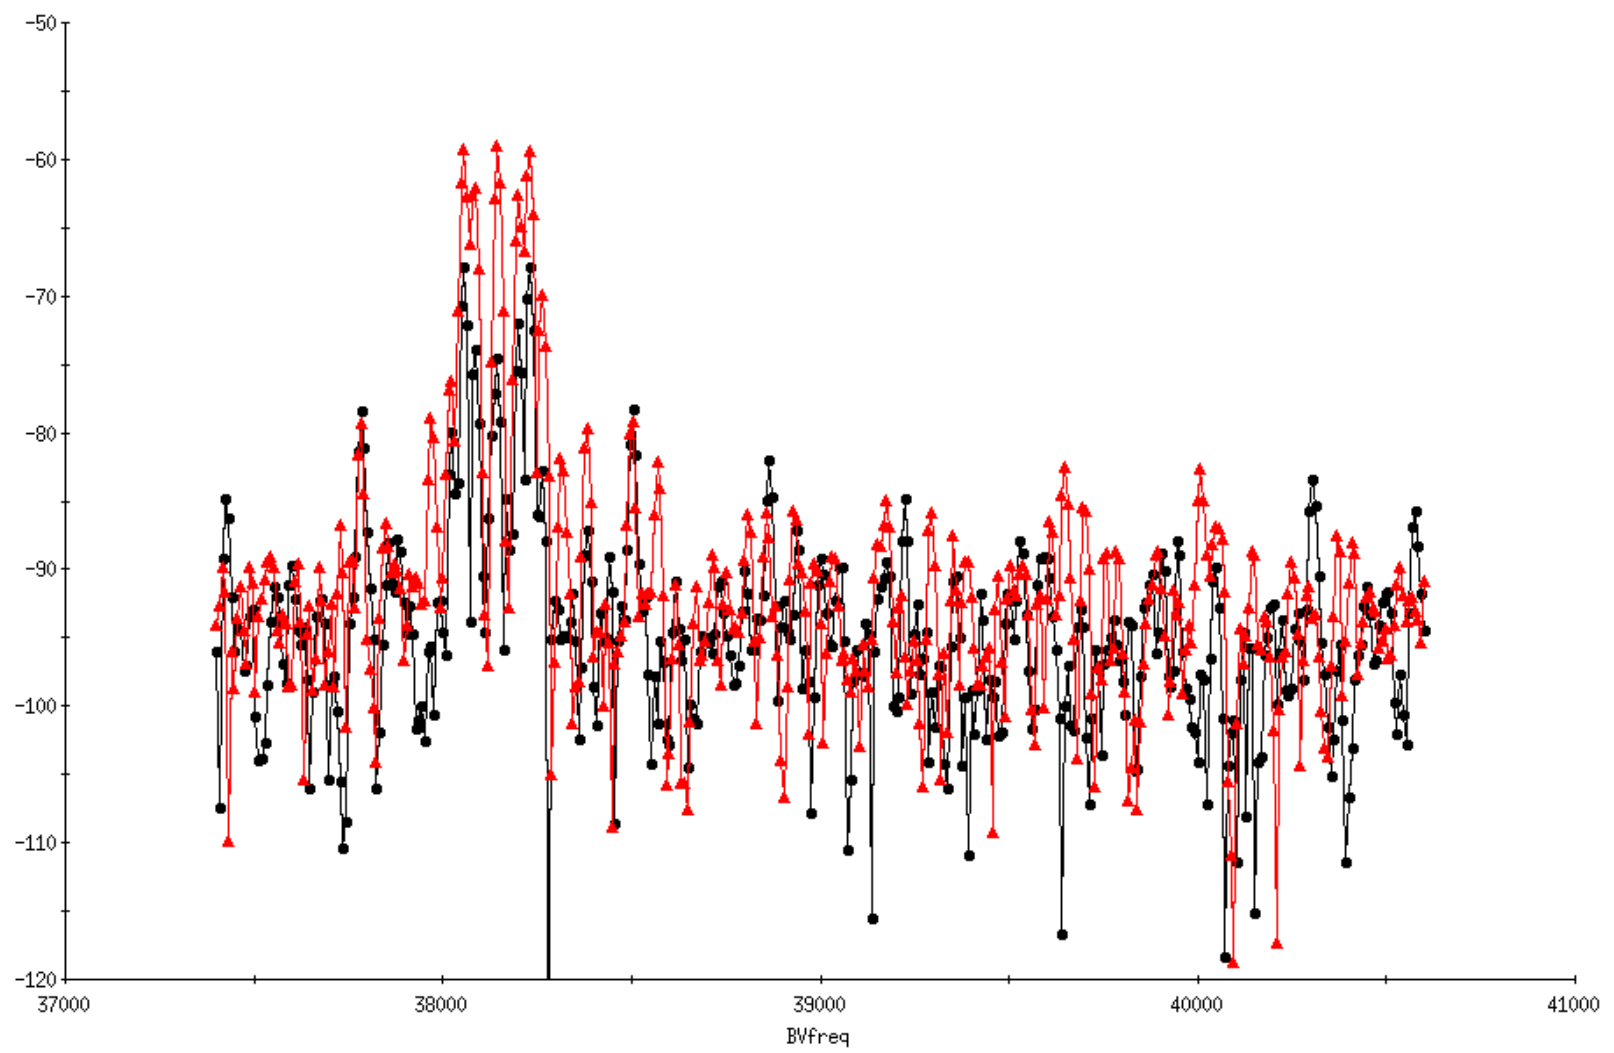

Spin Flipper

Mon Apr 16 19:08:44 2012

● 18dB Loop-gain ▲ 32dB Loop-gain

Wed May 30 09:56:37 2012

● 40dB Loop-gain ▲ 32dB Loop-gain

Amplitude

fft

Tune

Get Data Optimize Loop Restore

Fit	Parameter	SetPoint	Delta
+	Current 1	45.00	1.00
+	Current 2	90.00	1.00
	Current 3	87.17	1.00
+	Current 4	90.00	1.00
+	Current 5	44.53	1.00
+	Phase 1	208.91	1.00
	Phase 2	28.79	1.00
	Phase 3	194.40	1.00
	Phase 4	0.00	1.00
+	Phase 5	180.00	1.00

sali starting up... (Jun 8 09:13:07)