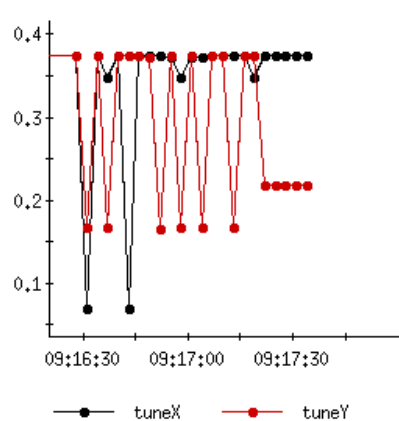

Spin Flipper

Mon Apr 16 19:08:44 2012

● 18dB Loop-gain ▲ 32dB Loop-gain

Wed May 30 09:56:37 2012

● 40dB Loop-gain ▲ 32dB Loop-gain

Amplitude

fft

Tune

Get Data Optimize Loop Restore

Fit	Parameter	SetPoint	Delta
+	Current 1	45.00	1.00
+	Current 2	90.00	1.00
	Current 3	87.17	1.00
+	Current 4	90.00	1.00
+	Current 5	44.53	1.00
+	Phase 1	208.91	1.00
	Phase 2	28.79	1.00
	Phase 3	194.40	1.00
	Phase 4	0.00	1.00
+	Phase 5	180.00	1.00